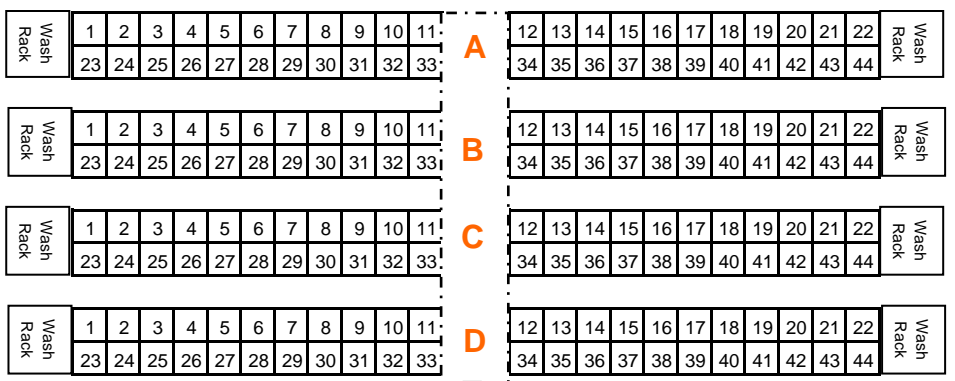

Entrance

Rossi Barns

Holly Barns

Parking

Main Aisleway

Entrance

RV Hook UP's

RV 30 Amp Hook ups w/Water