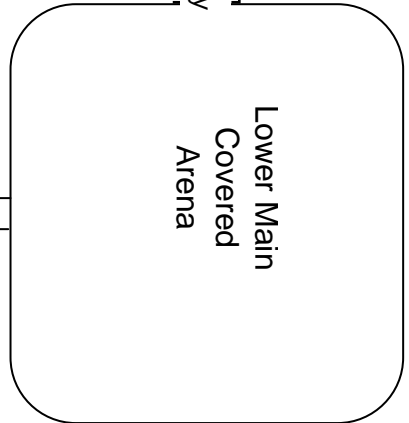

Entrance

Rossi Barns

Holly Barns

Parking

Main Aisleway

Entrance

RV Hook UP's

RV 30 Amp Hook ups w/Water