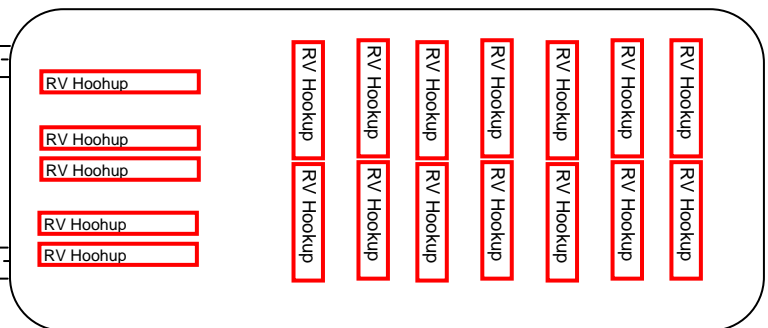

Entrance

Rossi Barns

Holly Barns

Parking

Main Aisleway

Entrance

RV Hook UP's

RV 30 Amp Hook ups w/Water